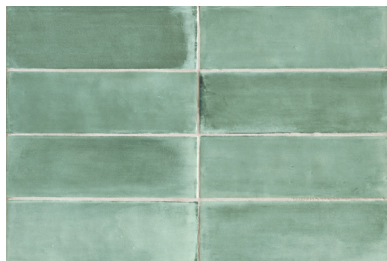

# TINT SUMMARY | SERIE

5,2x16cm 2"x6<sup>1/2</sup>" walls only | *solo rivestimento*

10mm matt

Blanc

Dune

Fog

Sea Glass

Garden

Water

Ocean

Cityscape