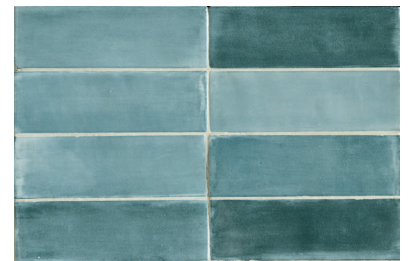

# TINT SUMMARY | SERIE

5,2x16cm 2"x6<sup>1/2</sup>" walls only | *solo rivestimento*

10mm matt

Blanc

Dune

Fog

Sea Glass

Garden

Water

Ocean

Cityscape