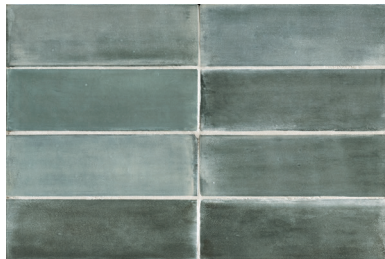

TBRICK SUMMARY | SERIE

5,2x16cm 2"x6^{1/2}" - walls only | *solo rivestimento*

± 10mm glossy

Coconut

Seashell

Sepia

Aquamarine

Shark

Petroleum

Eucalyptus

Apricot

Cerulean

Navy

Rain

Pink Panther