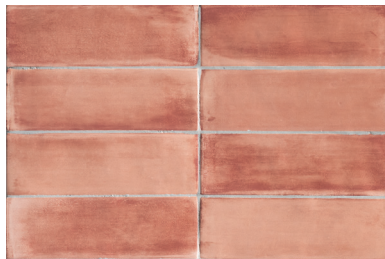

TBRICK SUMMARY | SERIE

5,2x16cm 2"x6^{1/2}" - walls only | *solo rivestimento*

± 10mm glossy

Coconut

Seashell

Sepia

Aquamarine

Shark

Petroleum

Eucalyptus

Apricot

Cerulean

Navy

Rain

Pink Panther