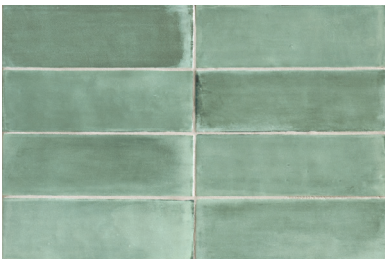

TBRICK SUMMARY | SERIE

5,2x16cm 2"x6^{1/2}" - walls only | *solo rivestimento*

± 10mm glossy

Coconut

Seashell

Sepia

Aquamarine

Shark

Petroleum

Eucalyptus

Apricot

Cerulean

Navy

Rain

Pink Panther