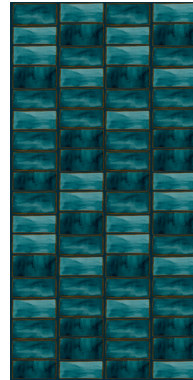

# SCENARI SUMMARY | SERIE

60x120cm 24"x48" | *walls only* | *solo rivestimento*

6mm matt

1.0 Tropical paint

2.0 Camargue

3.0 Oh my green

4.0 Boiserie

5.0 Parrotland

6.0 Leaf in time

7.0 Wonder place

8.0 Blue shapes

9.0 Glass factory

10.0 Dark moon