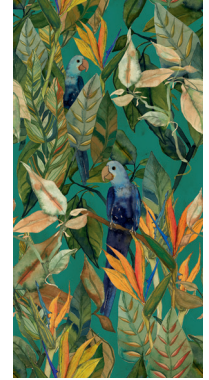

# SCENARI SUMMARY | SERIE

60x120cm 24"x48" | *walls only* | *solo rivestimento*

6mm matt

1.0 Tropical paint

2.0 Camargue

3.0 Oh my green

4.0 Boiserie

5.0 Parrotland

6.0 Leaf in time

7.0 Wonder place

8.0 Blue shapes

9.0 Glass factory

10.0 Dark moon