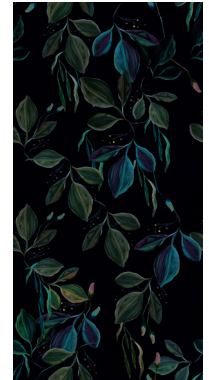

# SCENARI SUMMARY | SERIE

60x120cm 24"x48" | *walls only* | *solo rivestimento*

6mm matt

1.0 Tropical paint

2.0 Camargue

3.0 Oh my green

4.0 Boiserie

5.0 Parrotland

6.0 Leaf in time

7.0 Wonder place

8.0 Blue shapes

9.0 Glass factory

10.0 Dark moon