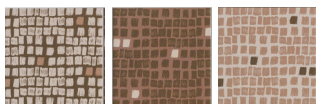

Beige

Terracotta

Bianco

5x25cm Wall 2"x10"

walls only | *solo rivestimento* ± 8,5mm matt

Menta

Verde

Grigio

Blu

Beige

Terracotta

Bianco

15x15cm Decors Mix 6"x6"

walls and floors | *pavimento e rivestimento* ± 8,5mm matt

LUCE

Greens

ARIA

Greens

TERRA

Greens

ACQUA

Greens

Blues

Blues

Blues

Blues

Browns

Browns

Browns

Browns

Rainbow

Rainbow