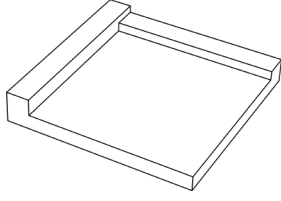

CROSS handmade

10x10 cm / 4"x 4" inches

Design
Paolo Cappello
Simone Sabatti

MI3DCR01
White

MI3DCR02
Sand

MI3DCR03
Dust

MI3DCR04
Grey

MI3DCR05
Mud