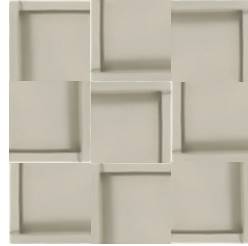

CROSS handmade

10x10 cm / 4"x 4" inches

Design
Paolo Cappello
Simone Sabatti

MI3DCR01
White

MI3DCR02
Sand

MI3DCR03
Dust

MI3DCR04
Grey

MI3DCR05
Mud

MI3DCR06
Mou

MI3DCR07
Black

MI3DCR08
Coffee

MI3DCR09
Graphite

MI3DCR10
Azure

MI3DCR11
Terracotta

MI3DCR12
Cotto

MI3DCR13
Klinker