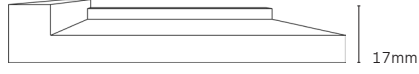

CROSS handmade

10x10 cm / 4"x 4" inches

Design
Paolo Cappello
Simone Sabatti

MI3DCR01
White

MI3DCR02
Sand

MI3DCR03
Dust

MI3DCR04
Grey

MI3DCR05
Mud