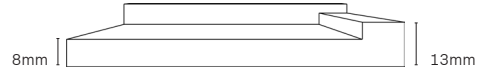

CROSS handmade

10x10 cm / 4"x 4" inches

Design
Paolo Cappello
Simone Sabatti

MI3DCR01
White

MI3DCR02
Sand

MI3DCR03
Dust

MI3DCR04
Grey

MI3DCR05
Mud